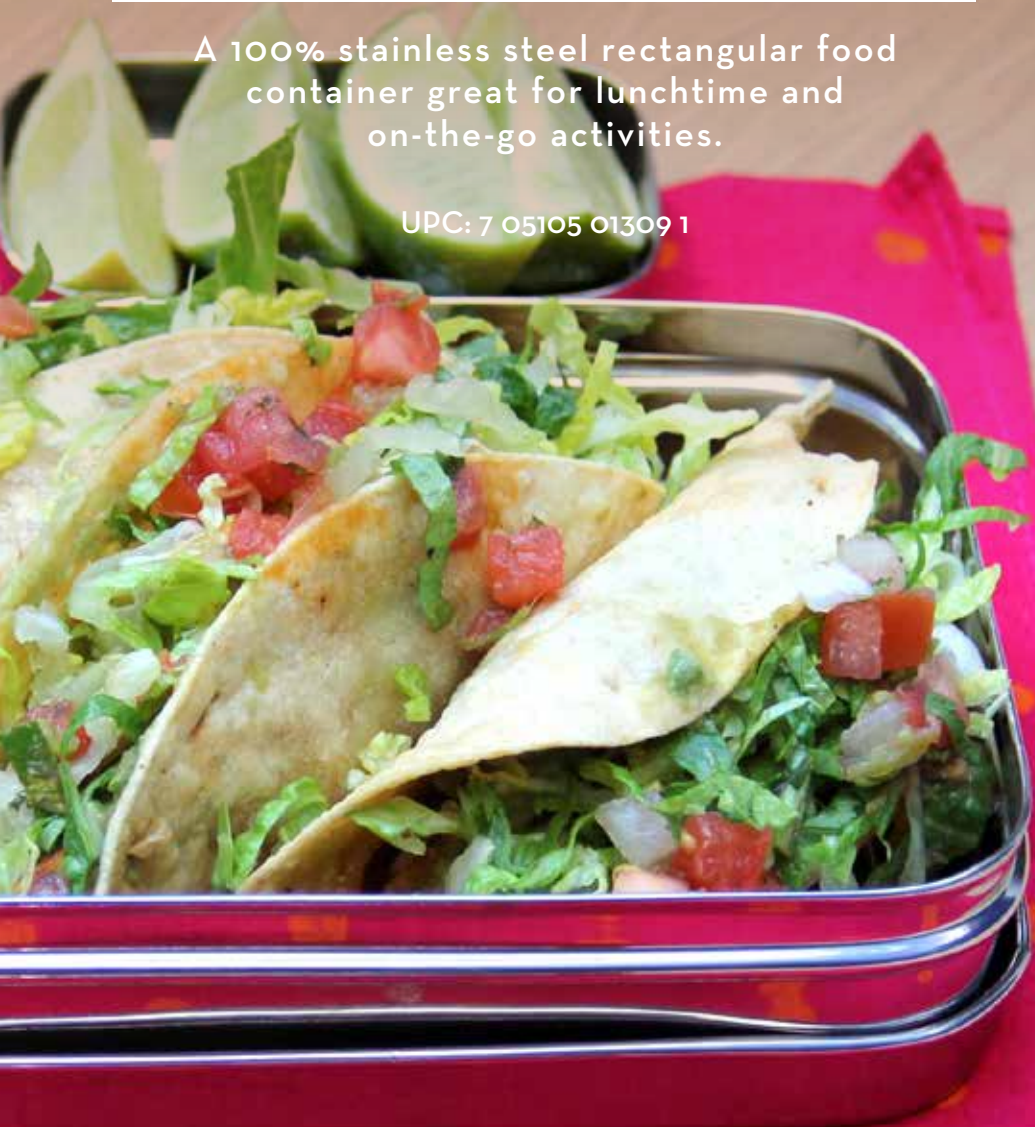

# SOLO RECTANGLE

A 100% stainless steel rectangular food container great for lunchtime and on-the-go activities.

UPC: 7 05105 01309 1

## PRODUCT DETAILS

Stainless steel rectangular container with lid.

The Solo Rectangle measures 4.75" wide x 6.75" long x 2" tall.

Contains 29 oz (3.6 cups).

Great for portion control & mindful eating.

Durable design uses 100% food-grade stainless steel 201.